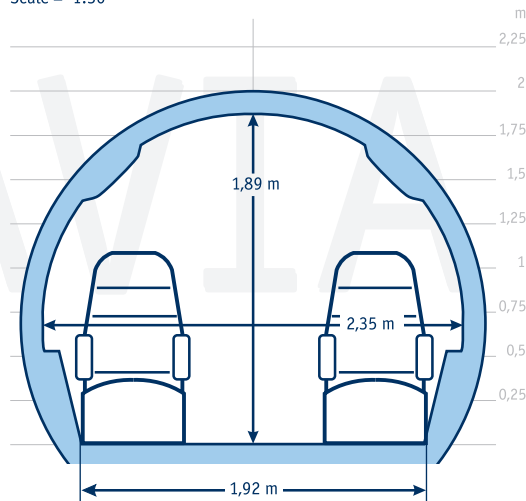

Comandor Aviation Ltd
 117452 Moscow, P.O. Box 28
 (+ 7 495) 792 6565 - 24 hours
 (+ 7 495) 642 7976 - Fax
 www.comavia.ru
 comandor@comavia.ru

INTERIOR “FALCON 2000”

Scale = 1:30

Normal seating: 10
 Floor area: 18,12 sq. m
 Cabin volume*: 29 cu. m
 Baggage volume: 3,79 cu. m

* Cabin cockpit divider to rear wall of lavatory

Scale = 1:60