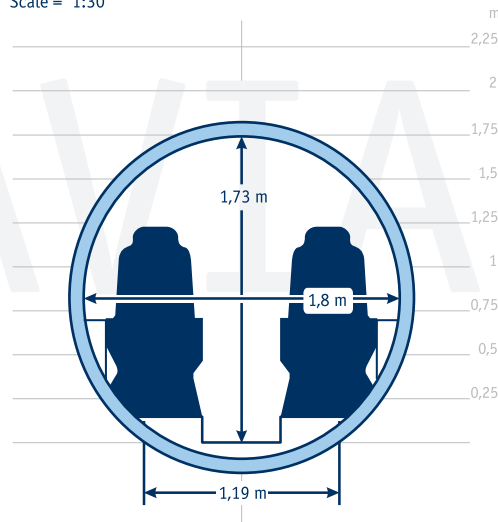

## INTERIOR “LEARJET 60”

Scale = 1:30

Normal seating:	7
Floor area:	6,41 sq. m
Cabin volume:	12,83 cu. m
External baggage volume:	0,79 cu. m
Internal baggage volume:	0,88 cu. m

Scale = 1:60