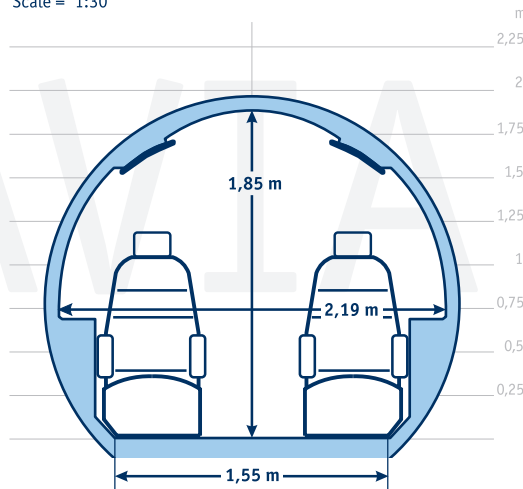

Comandor Aviation Ltd
 117452 Moscow, P.O. Box 28
 (+ 7 495) 792 6565 - 24 hours
 (+ 7 495) 642 7976 - Fax
 www.comavia.ru
 comandor@comavia.ru

INTERIOR “CHALLENGER 300”

Scale = 1:30

Normal seating: 8
 Floor area: 13,54 sq. m
 Cabin volume*: 24,35 cu. m
 Baggage volume: 3 cu. m

* Cabin cockpit divider to rear wall of lavatory

Scale = 1:60