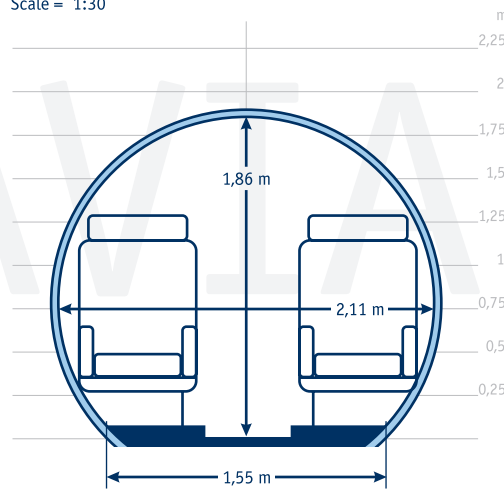

## INTERIOR “EMBRAER LEGACY”

Scale = 1:30

Normal seating: 13  
 Floor area: 22,02 sq. m  
 Cabin volume\*: 39,93 cu. m  
 Baggage volume: 6,8 cu. m

\* Cabin cockpit divider to rear wall of lavatory

Scale = 1:60