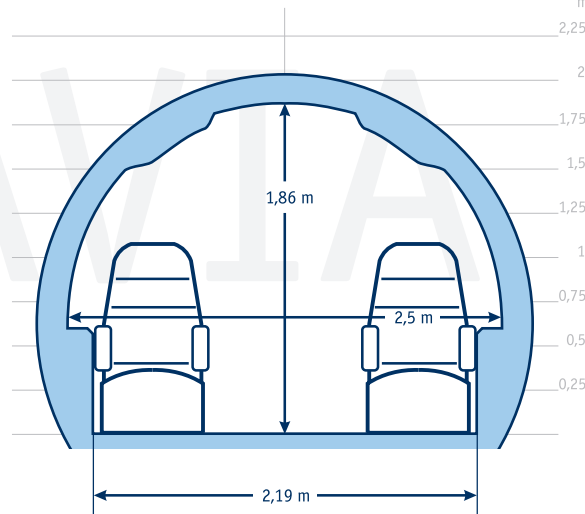

Comandor Aviation Ltd
 117452 Moscow, P.O. Box 28
 (+ 7 495) 792 6565 - 24 hours
 (+ 7 495) 642 7976 - Fax
 www.comavia.ru
 comandor@comavia.ru

INTERIOR “CHALLENGER 604”

Scale = 1:30

Normal seating: 9
 Floor area: 18,77 sq. m
 Cabin volume*: 29,31 cu. m
 Baggage volume: 3,26 cu. m

Baggage

* Cabin cockpit divider to rear wall of lavatory

Scale = 1:60